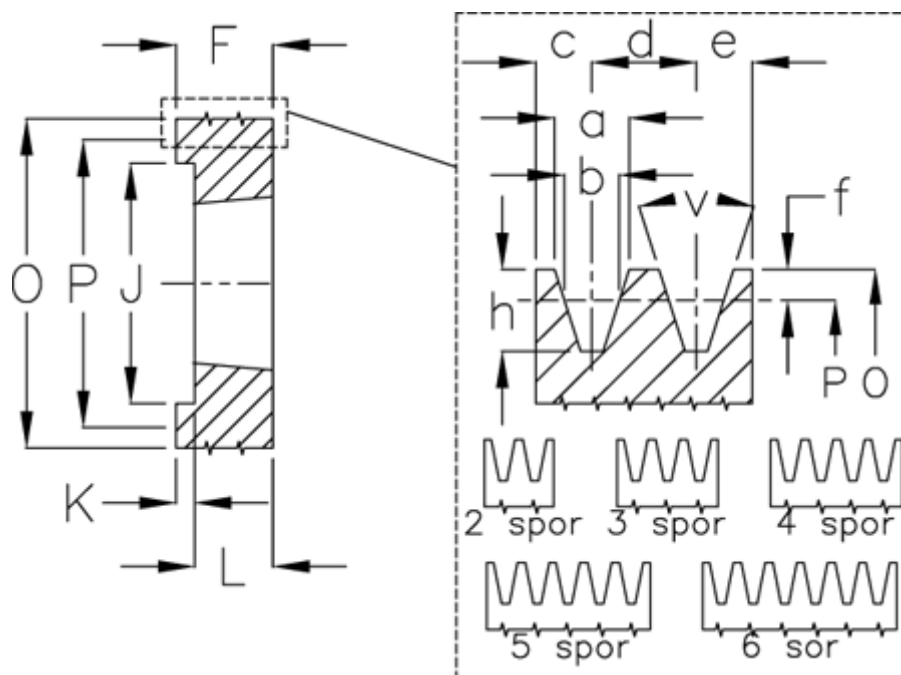

Article number: 604110009503

Description: V-belt pulley SPA 95/3 TL1610

Measures

a	= 12,7	For bush	= 1610	P	= 95
b	= 11	h	= 13,8	Type	= SPA
Bush ζ max	= 42	J	= 63.0	v	= 34 grader
c	= 10	K	= 25		
d	= 15	L	= 25		
e	= 10	m	= -		
f	= 2,8	Number of ribs	= 3		
F	= 20	O	= 100,5		